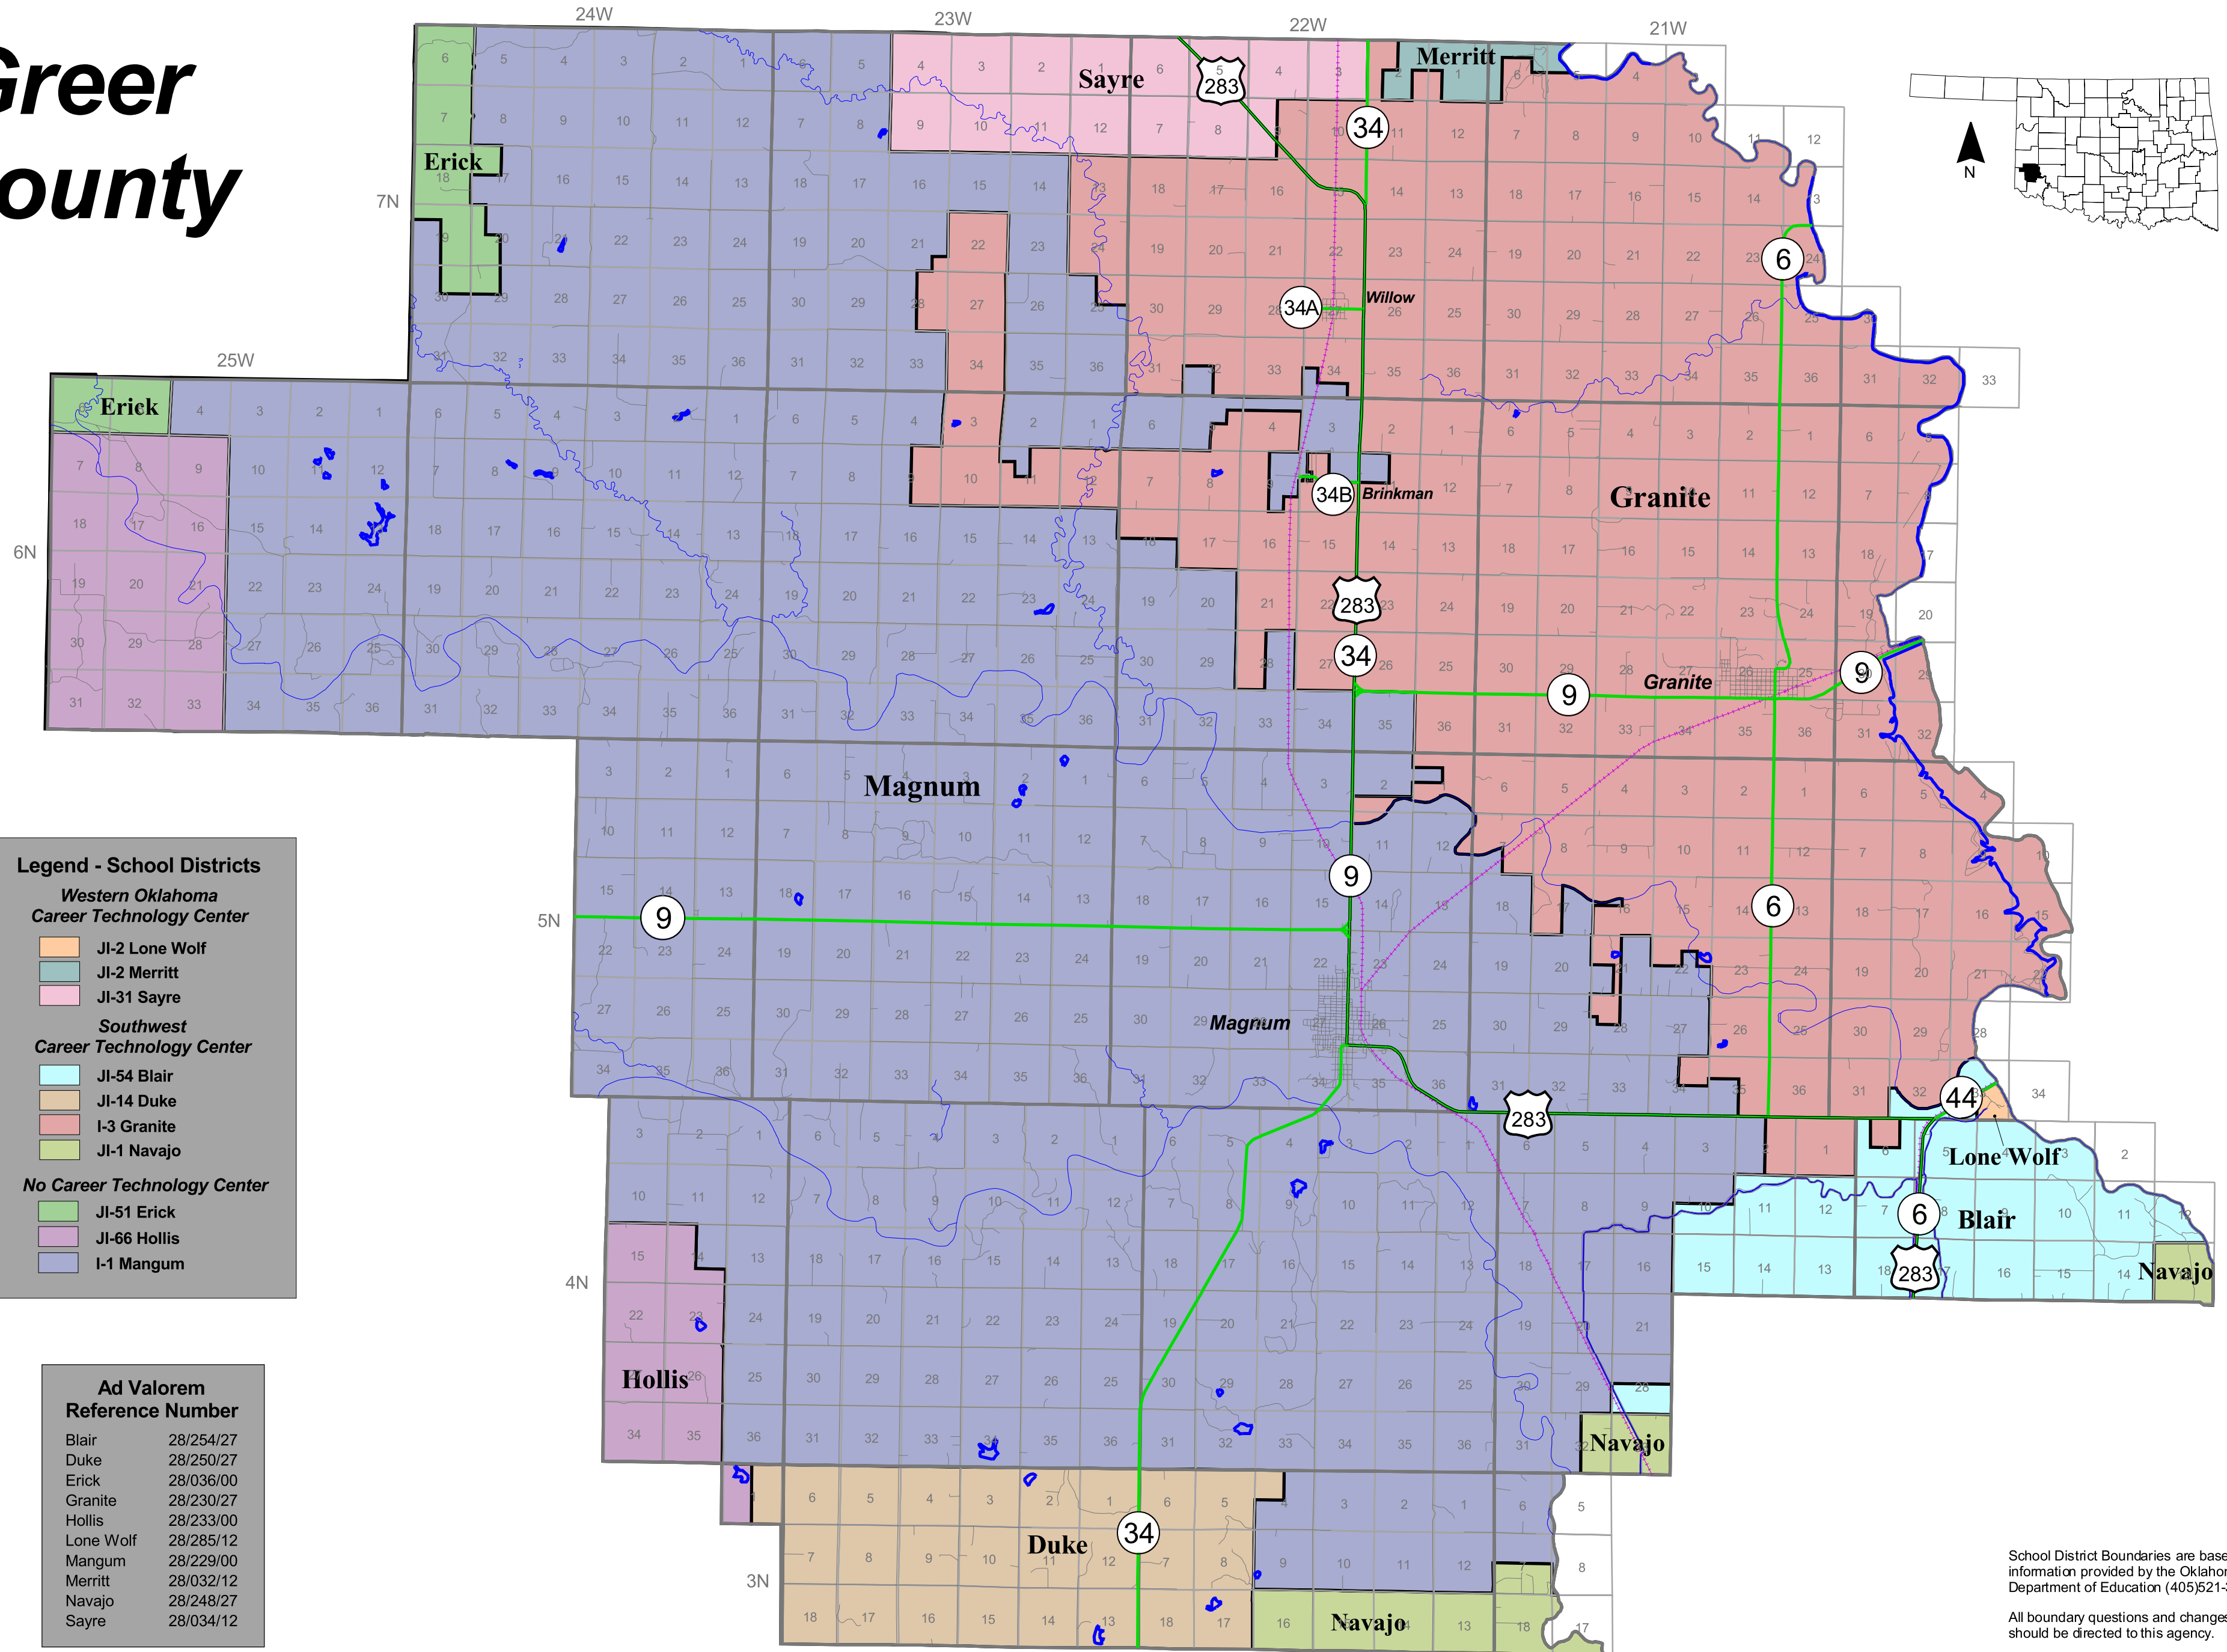

Greer County

Legend - School Districts

Western Oklahoma Career Technology Center

- JI-2 Lone Wolf
- JI-2 Merritt
- JI-31 Sayre

Southwest Career Technology Center

- JI-54 Blair
- JI-14 Duke
- I-3 Granite
- JI-1 Navajo

No Career Technology Center

- JI-51 Erick
- JI-66 Hollis
- I-1 Mangum

Ad Valorem Reference Number

Blair	28/254/27
Duke	28/250/27
Erick	28/036/00
Granite	28/230/27
Hollis	28/233/00
Lone Wolf	28/285/12
Mangum	28/229/00
Merritt	28/032/12
Navajo	28/248/27
Sayre	28/034/12